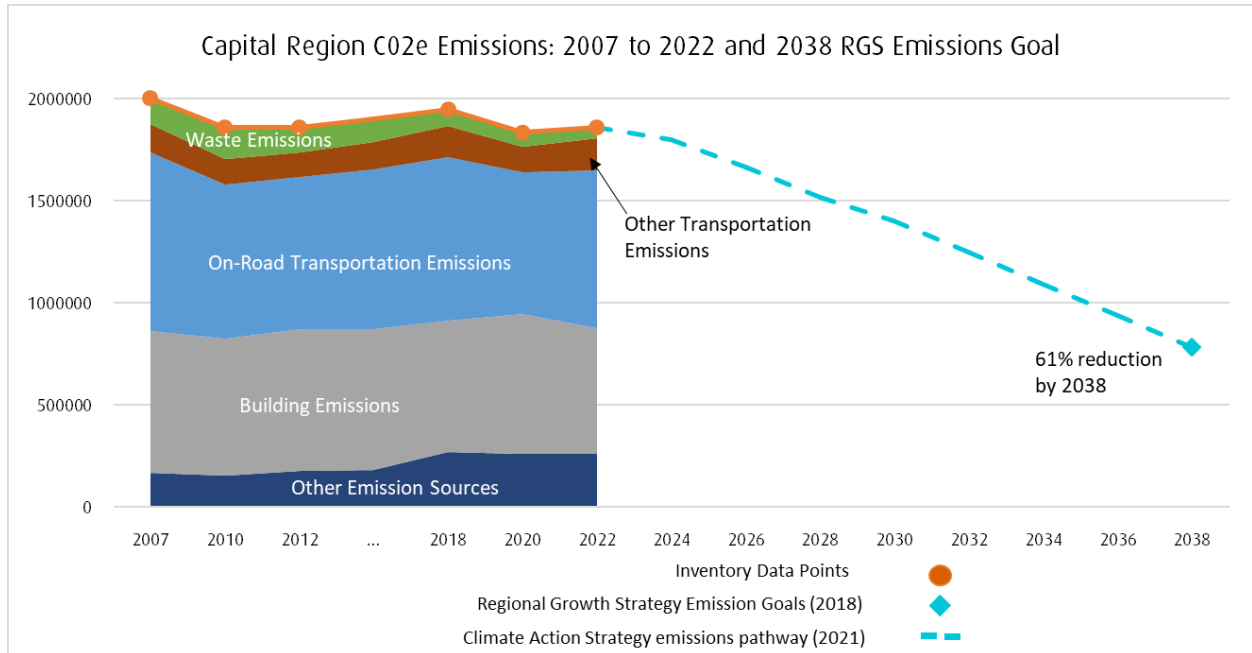

2022 REGIONAL GREENHOUSE GAS INVENTORY SUMMARY

January 2024

Data source: Stantec Consulting Ltd. (2023, September 14). Capital Regional District 2022 GPC BASIC+ Community Greenhouse Gas (GHG) Emissions Inventory Report. https://www.crd.bc.ca/docs/default-source/climate-action-pdf/reports/2022-regional-ghg-inventory-study-.pdf?sfvrsn=3722e7ce_1