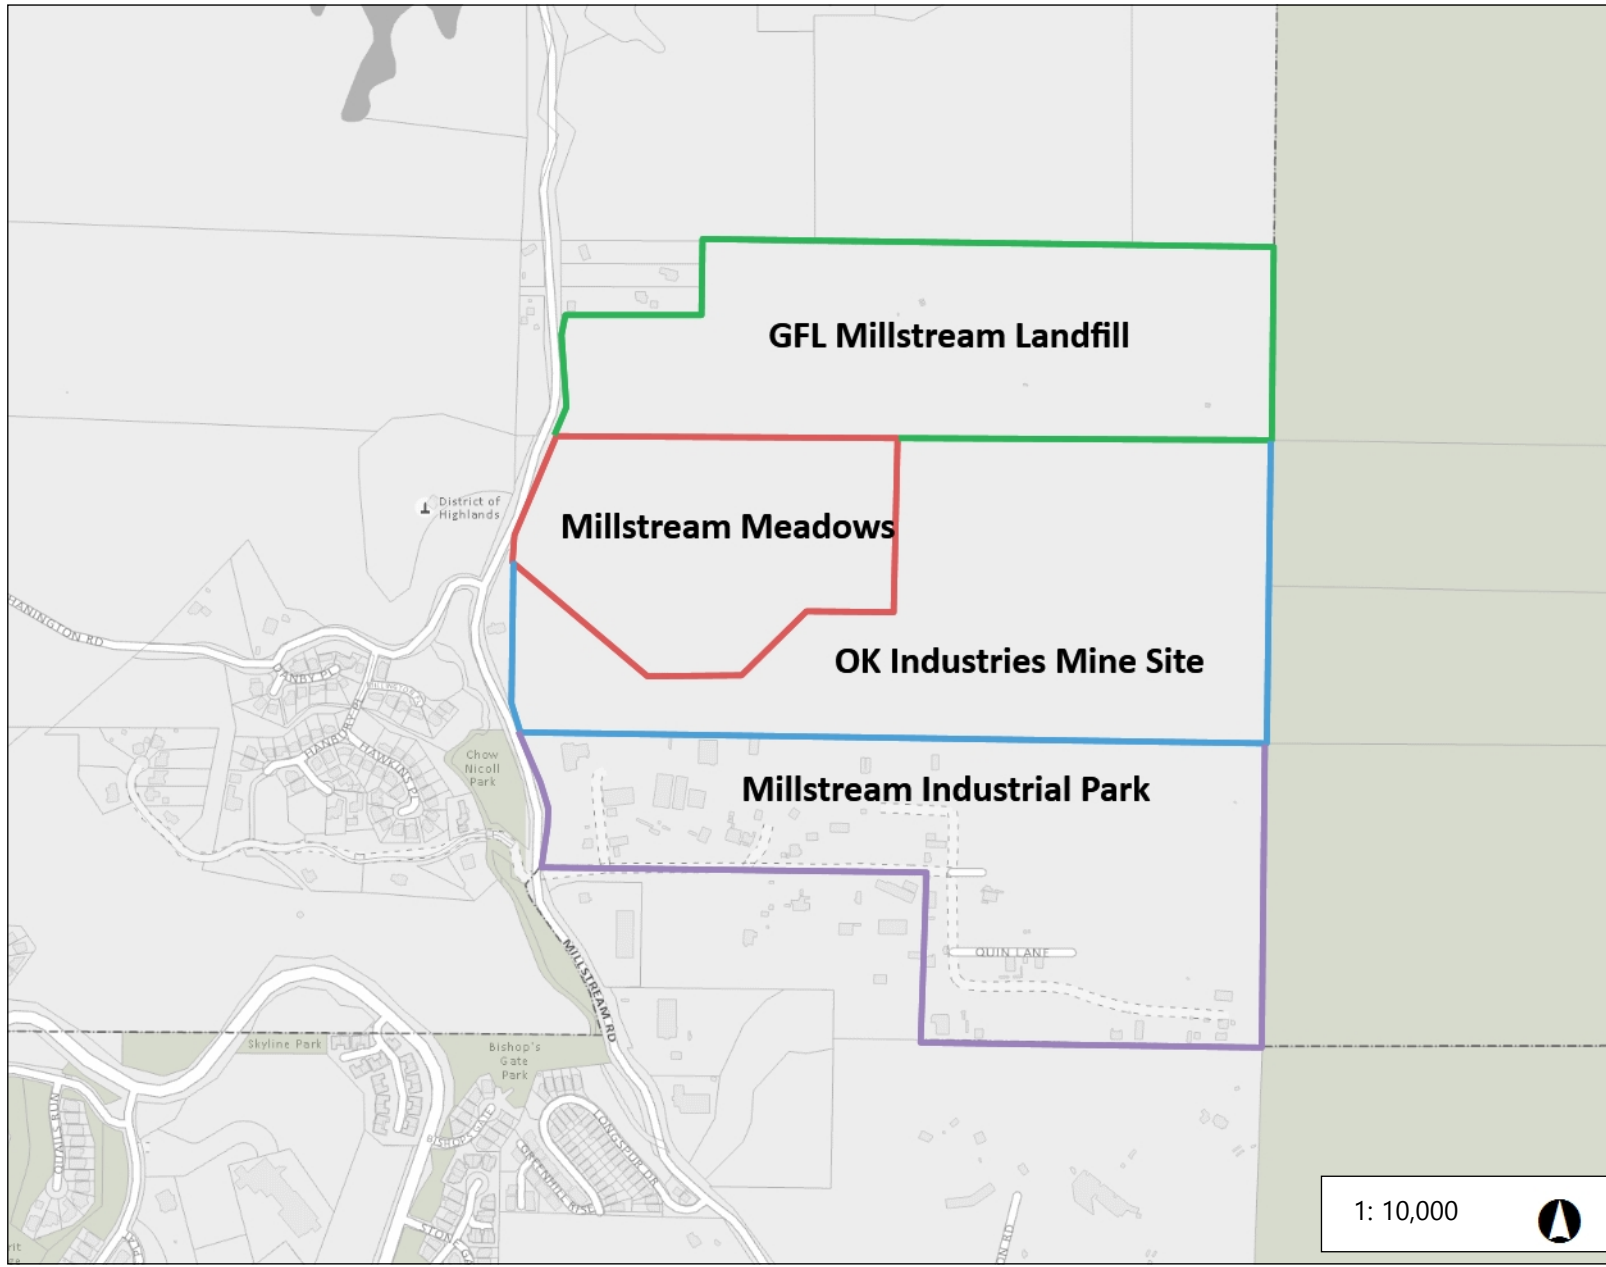

Millstream Meadows and Surrounding Properties

Legend

Notes

508.0 0 254.0 508.0 Meters

NAD_1983_UTM_Zone_10N
© Capital Regional District

Important: This map is for general information purposes only. The Capital Regional District (CRD) makes no representations or warranties regarding the accuracy or completeness of this map or the suitability of the map for any purpose. This map is not for navigation. The CRD will not be liable for any damage, loss or injury resulting from the use of the map or information on the map and the map may be changed by the CRD at any time.