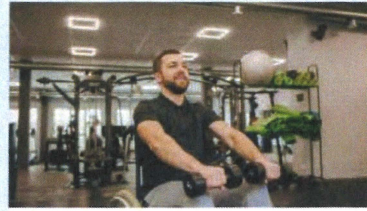

Activity Schedules

Learn about scheduled and drop-in activities including swimming, skating, fitness programs, weight room, and more.

Online Program Registration

Plan your recreation fun by browsing our program offerings and registering online today, with no wait!

Admissions and Passes

We have a variety of admission options for our facilities. View the latest prices and various passes, or purchase a gift card!

Popular Links

[Aquatics](#)

[Skating & Hockey](#)

[Weight Room](#)

Panorama Recreation offers a fun and dynamic workplace with great wages and employee benefits. A variety of positions exist within the Fitness/Weights, Aquatics, Arena, Community Recreation, Racquet Sports, Special Events, Administration and Facilities departments.