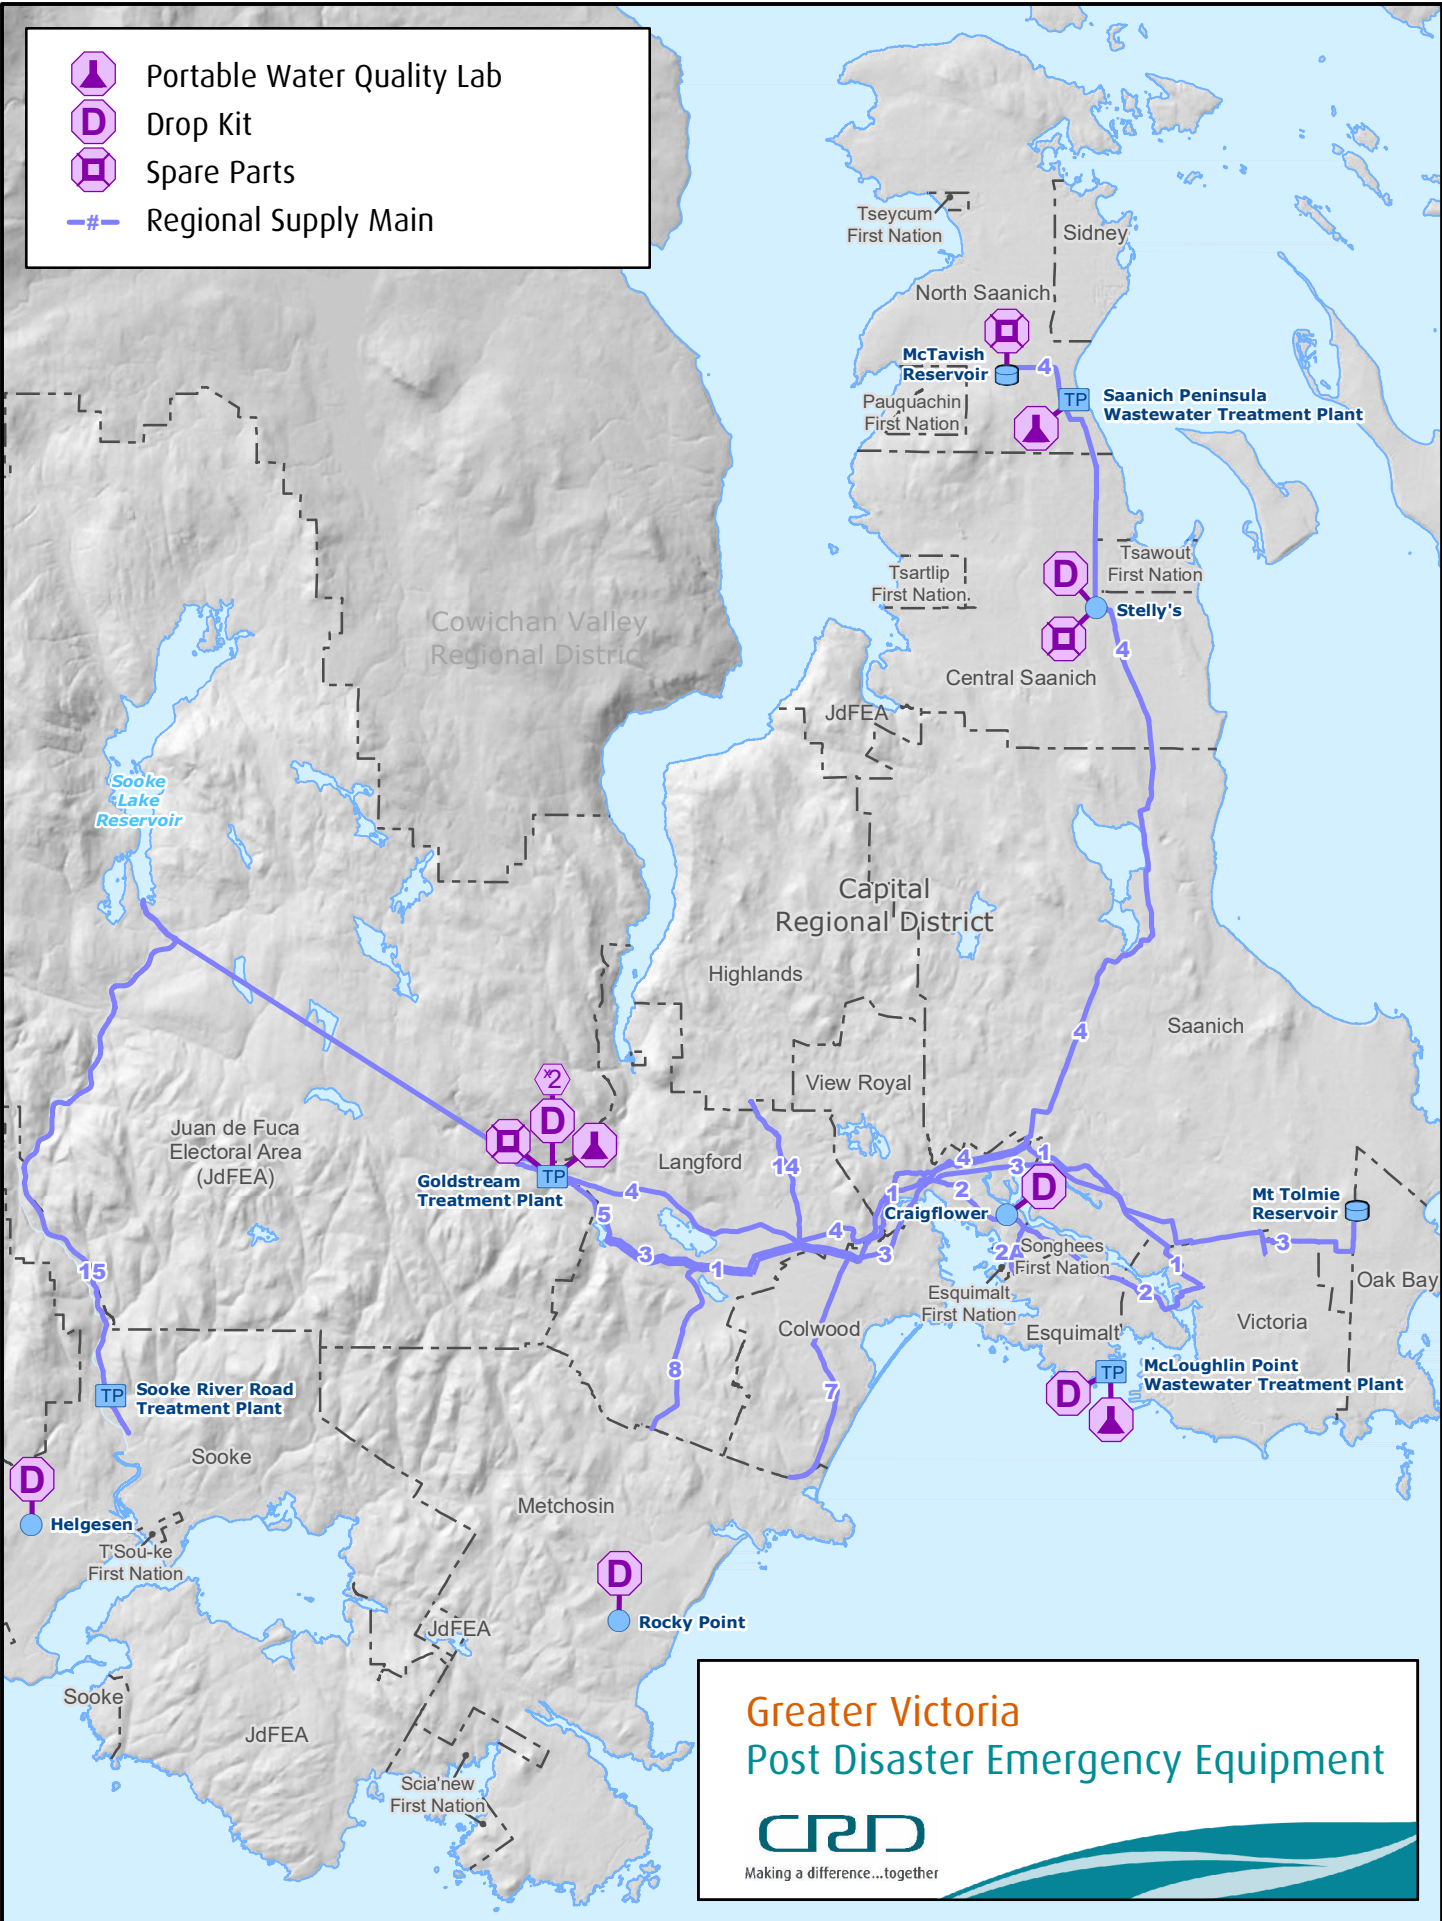

-  Portable Water Quality Lab
-  Drop Kit
-  Spare Parts
-  Regional Supply Main

Greater Victoria
Post Disaster Emergency Equipment

 Making a difference...together