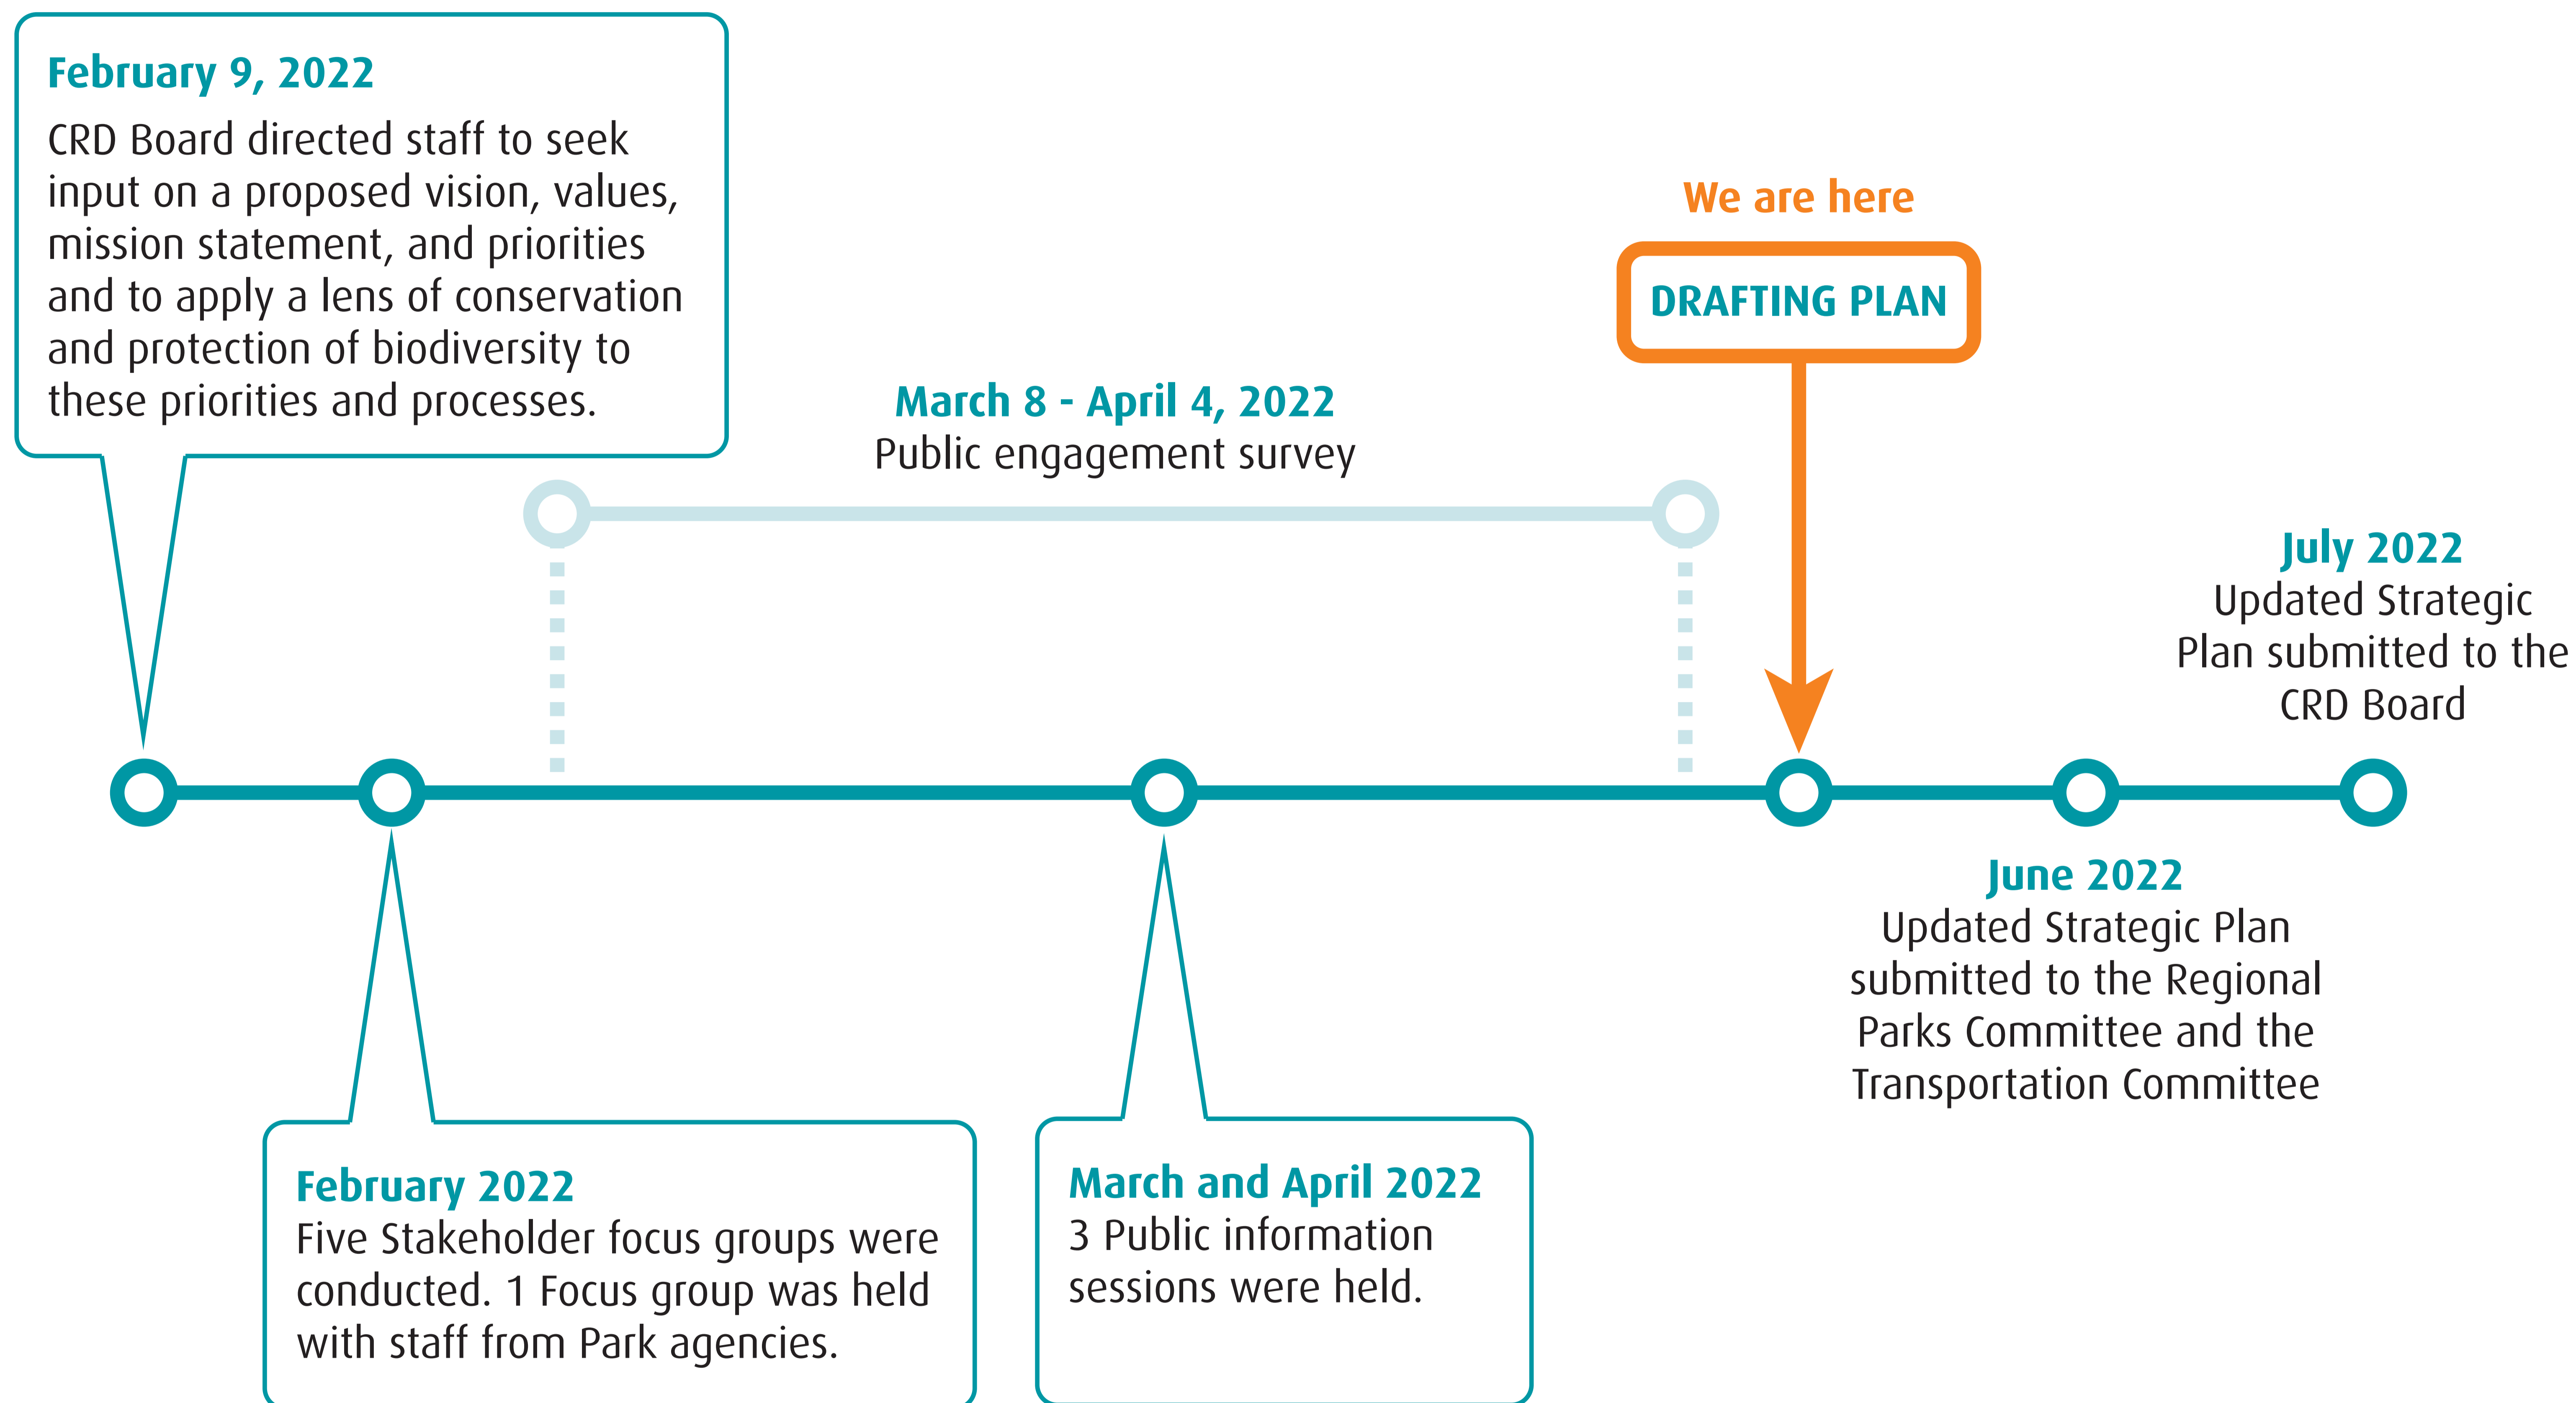

Regional Parks Strategic Plan Update Process

First Nations engagement: The CRD's boundaries span the traditional territories of over 20 First Nations, whose ancestors have been taking care of the land since time immemorial. The CRD believes that a positive working relationship with First Nations is good for the whole region. Engagement with First Nations on the Regional Parks Strategic Plan is ongoing throughout 2022.